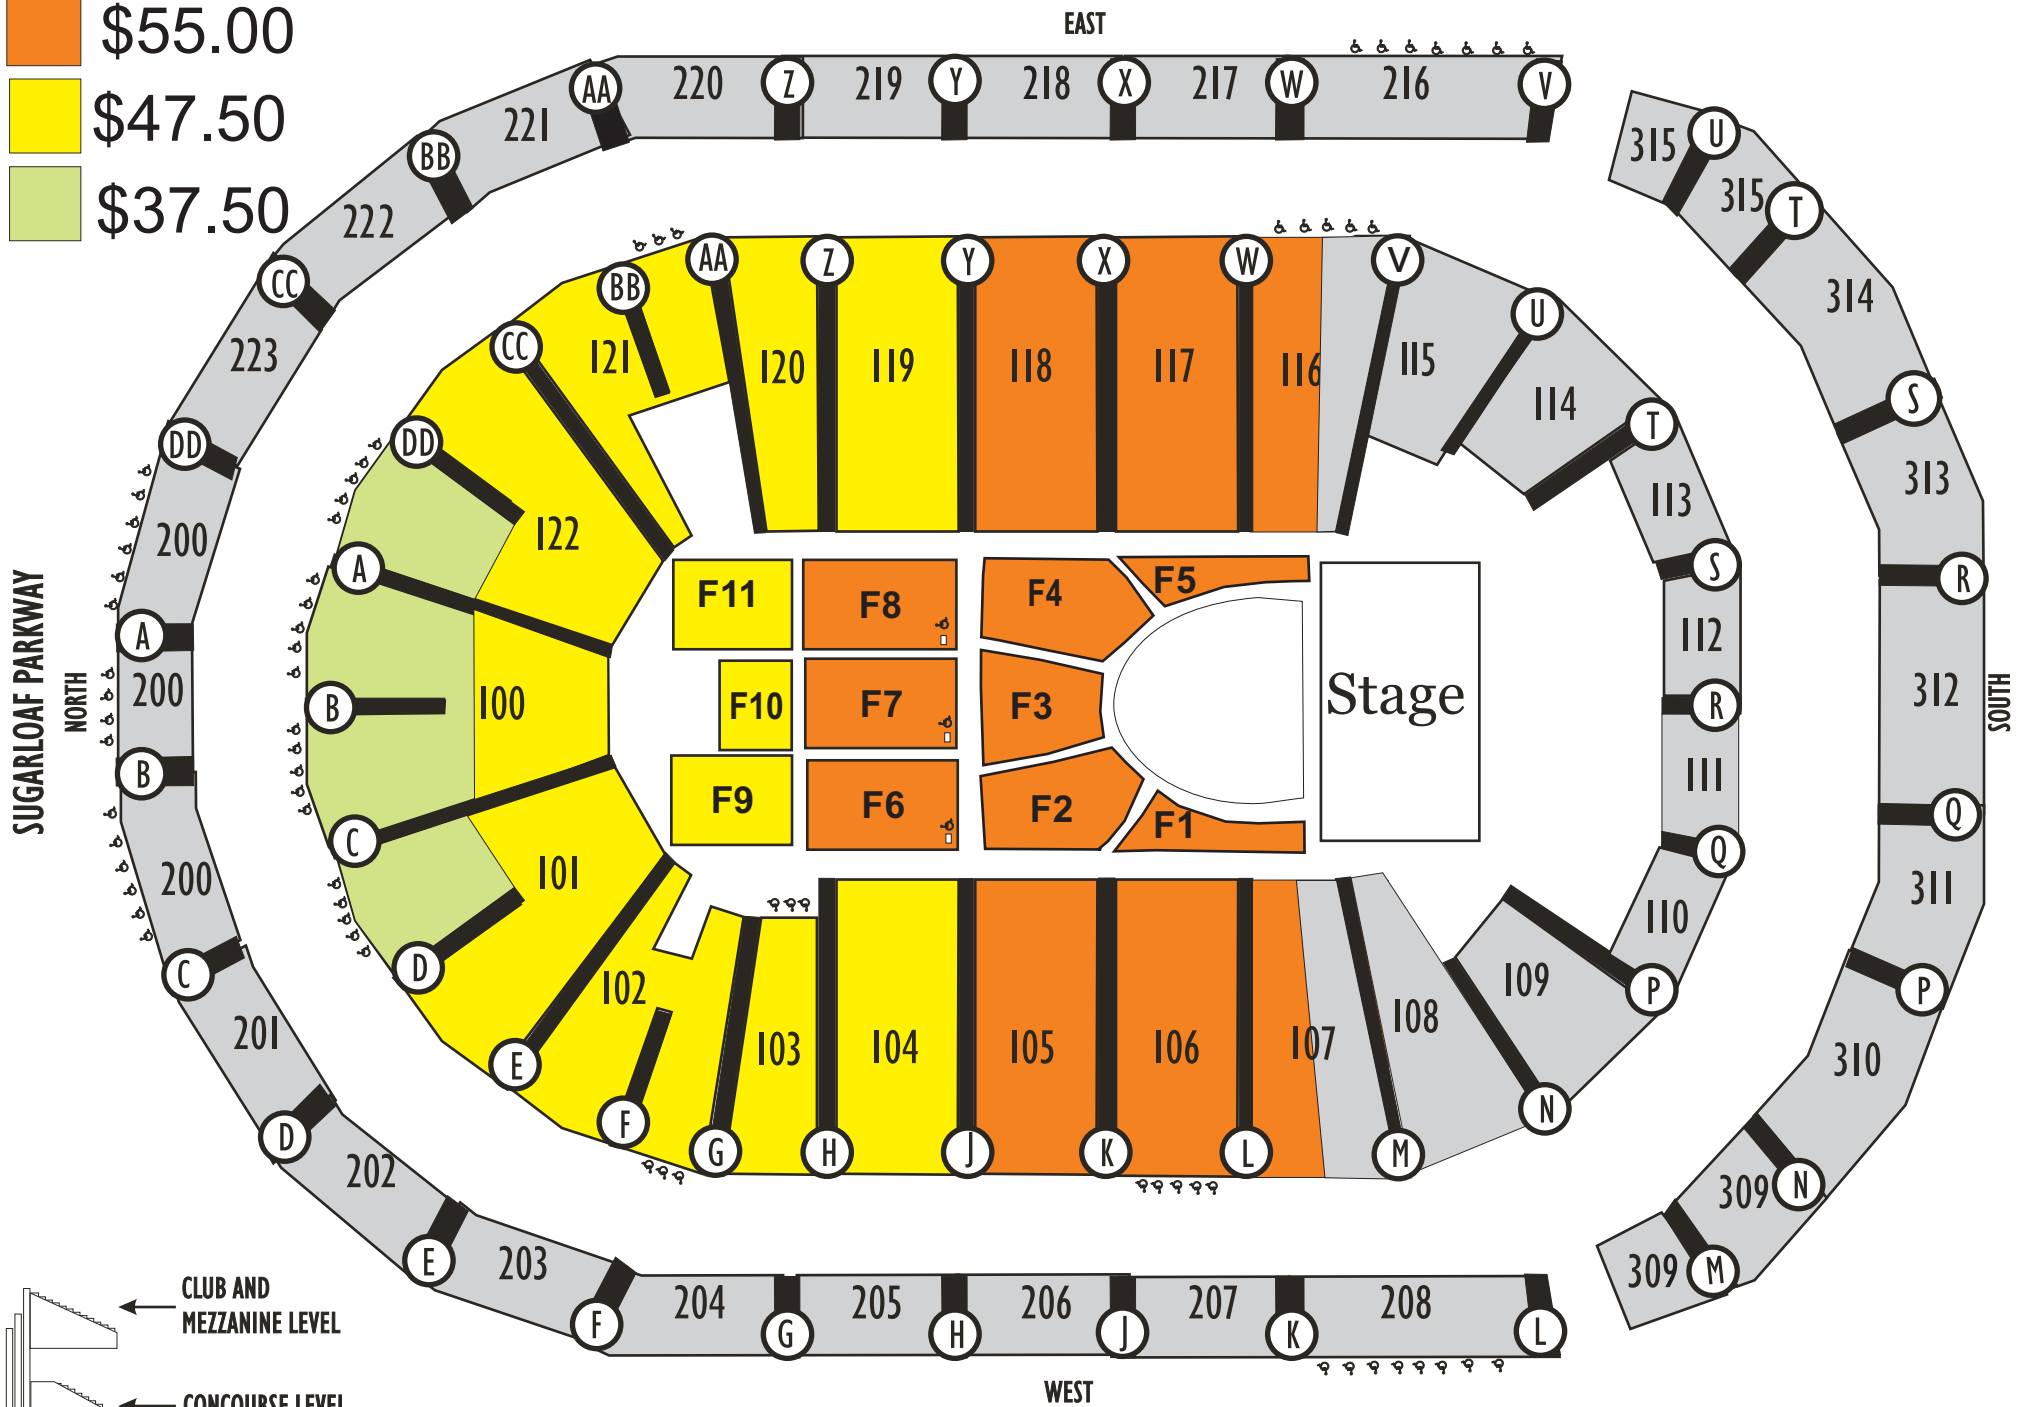

So You Think You Can Dance

- \$55.00
- \$47.50
- \$37.50

Monday September 27, 2010 @ 7:30 pm