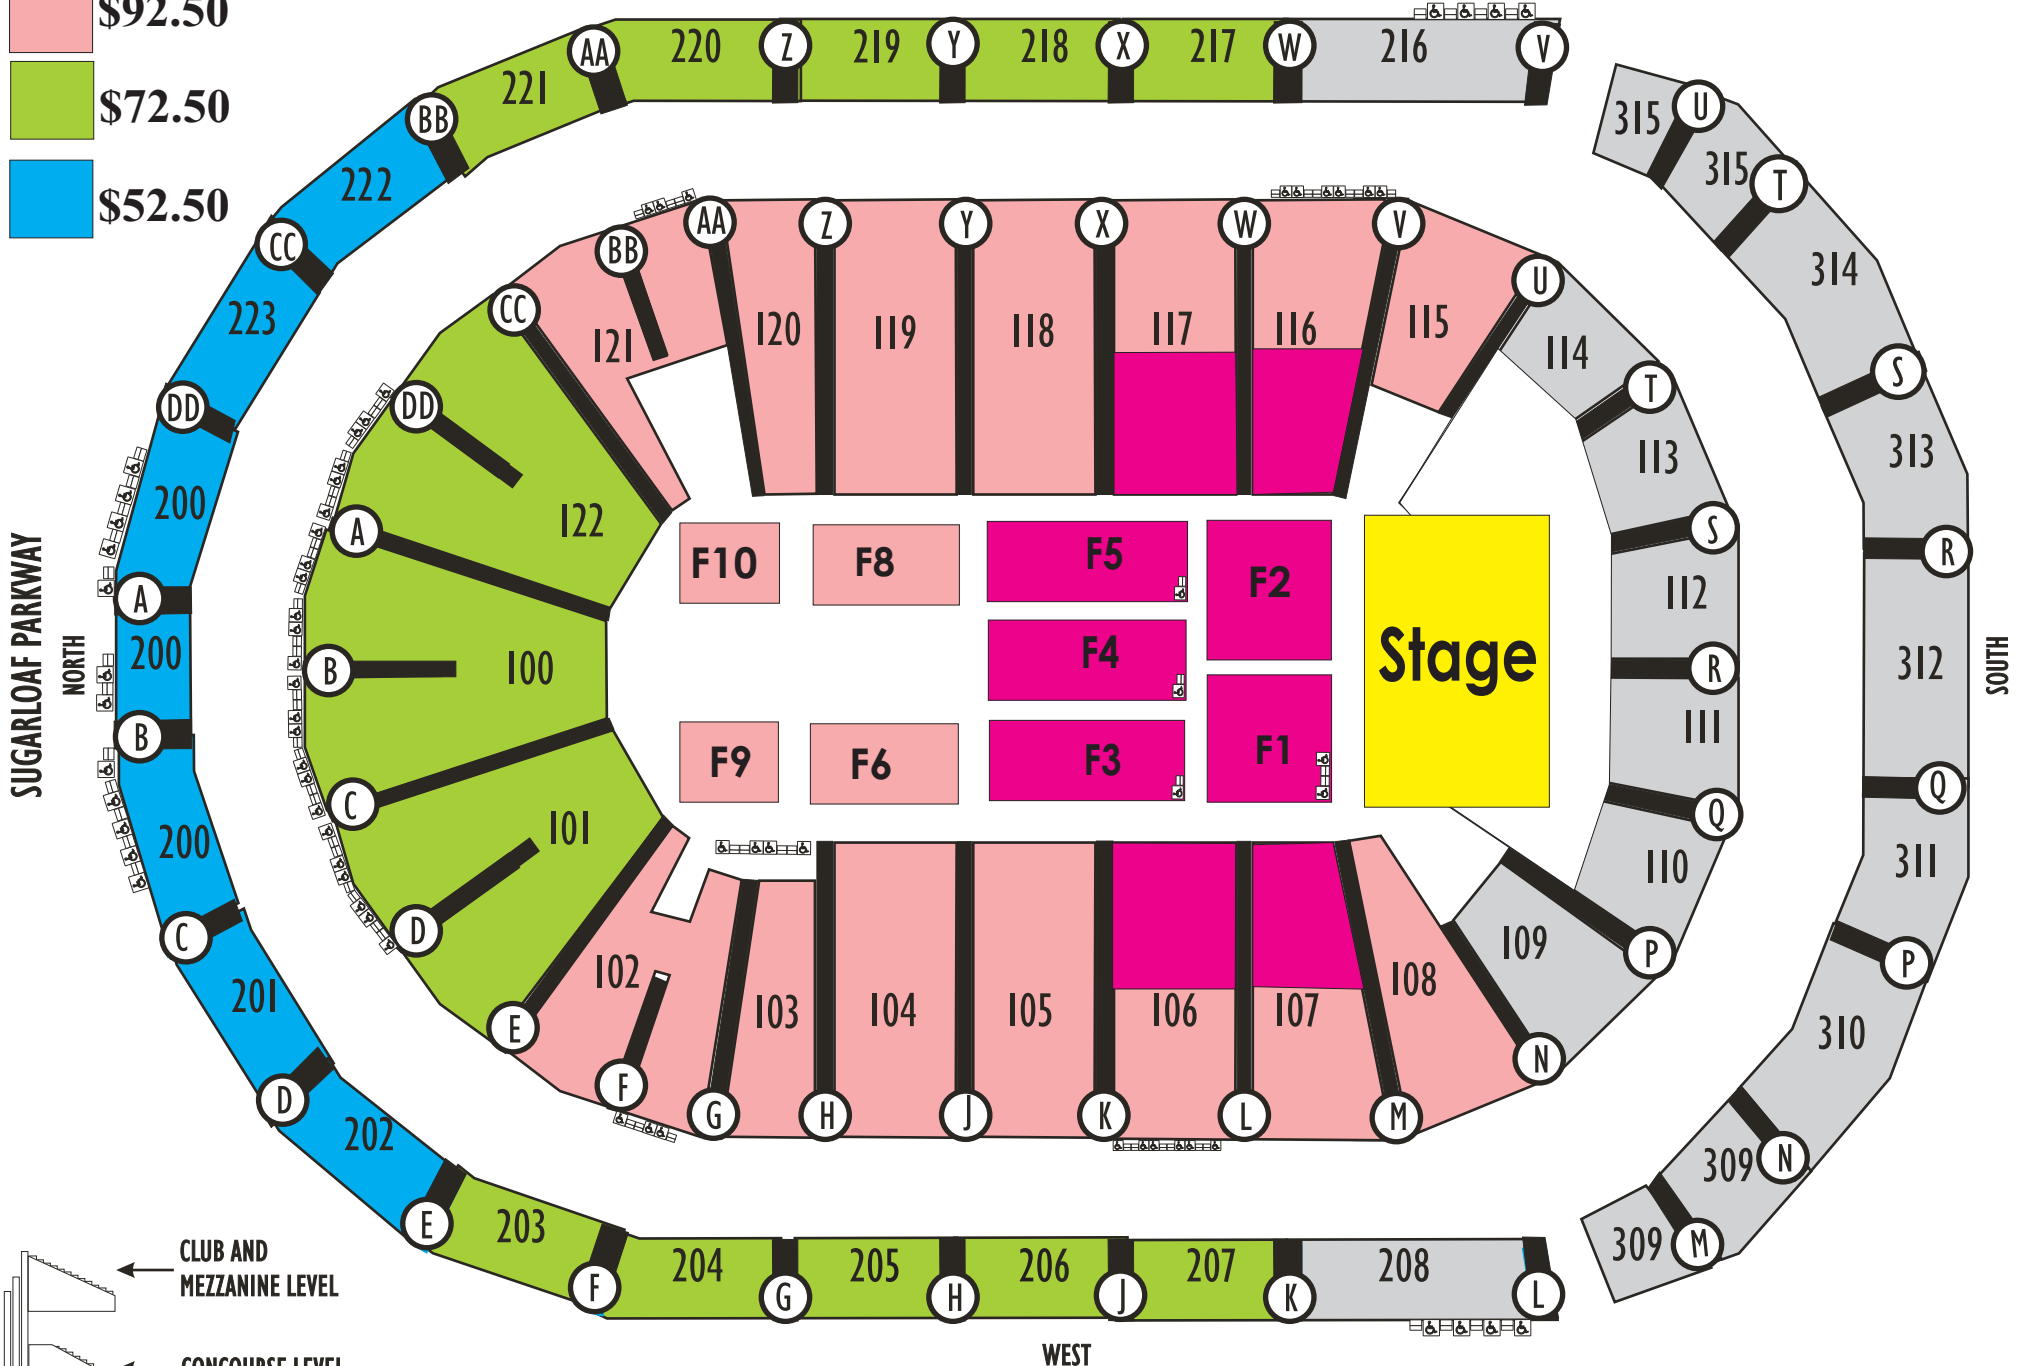

\$92.50/ PAPERLESS

\$92.50

\$72.50

\$52.50

Michael Buble'

EAST

SUGARLOAF PARKWAY

NORTH

SOUTH

WEST

Sunday, March 14, 2010 @ 8:00 pm