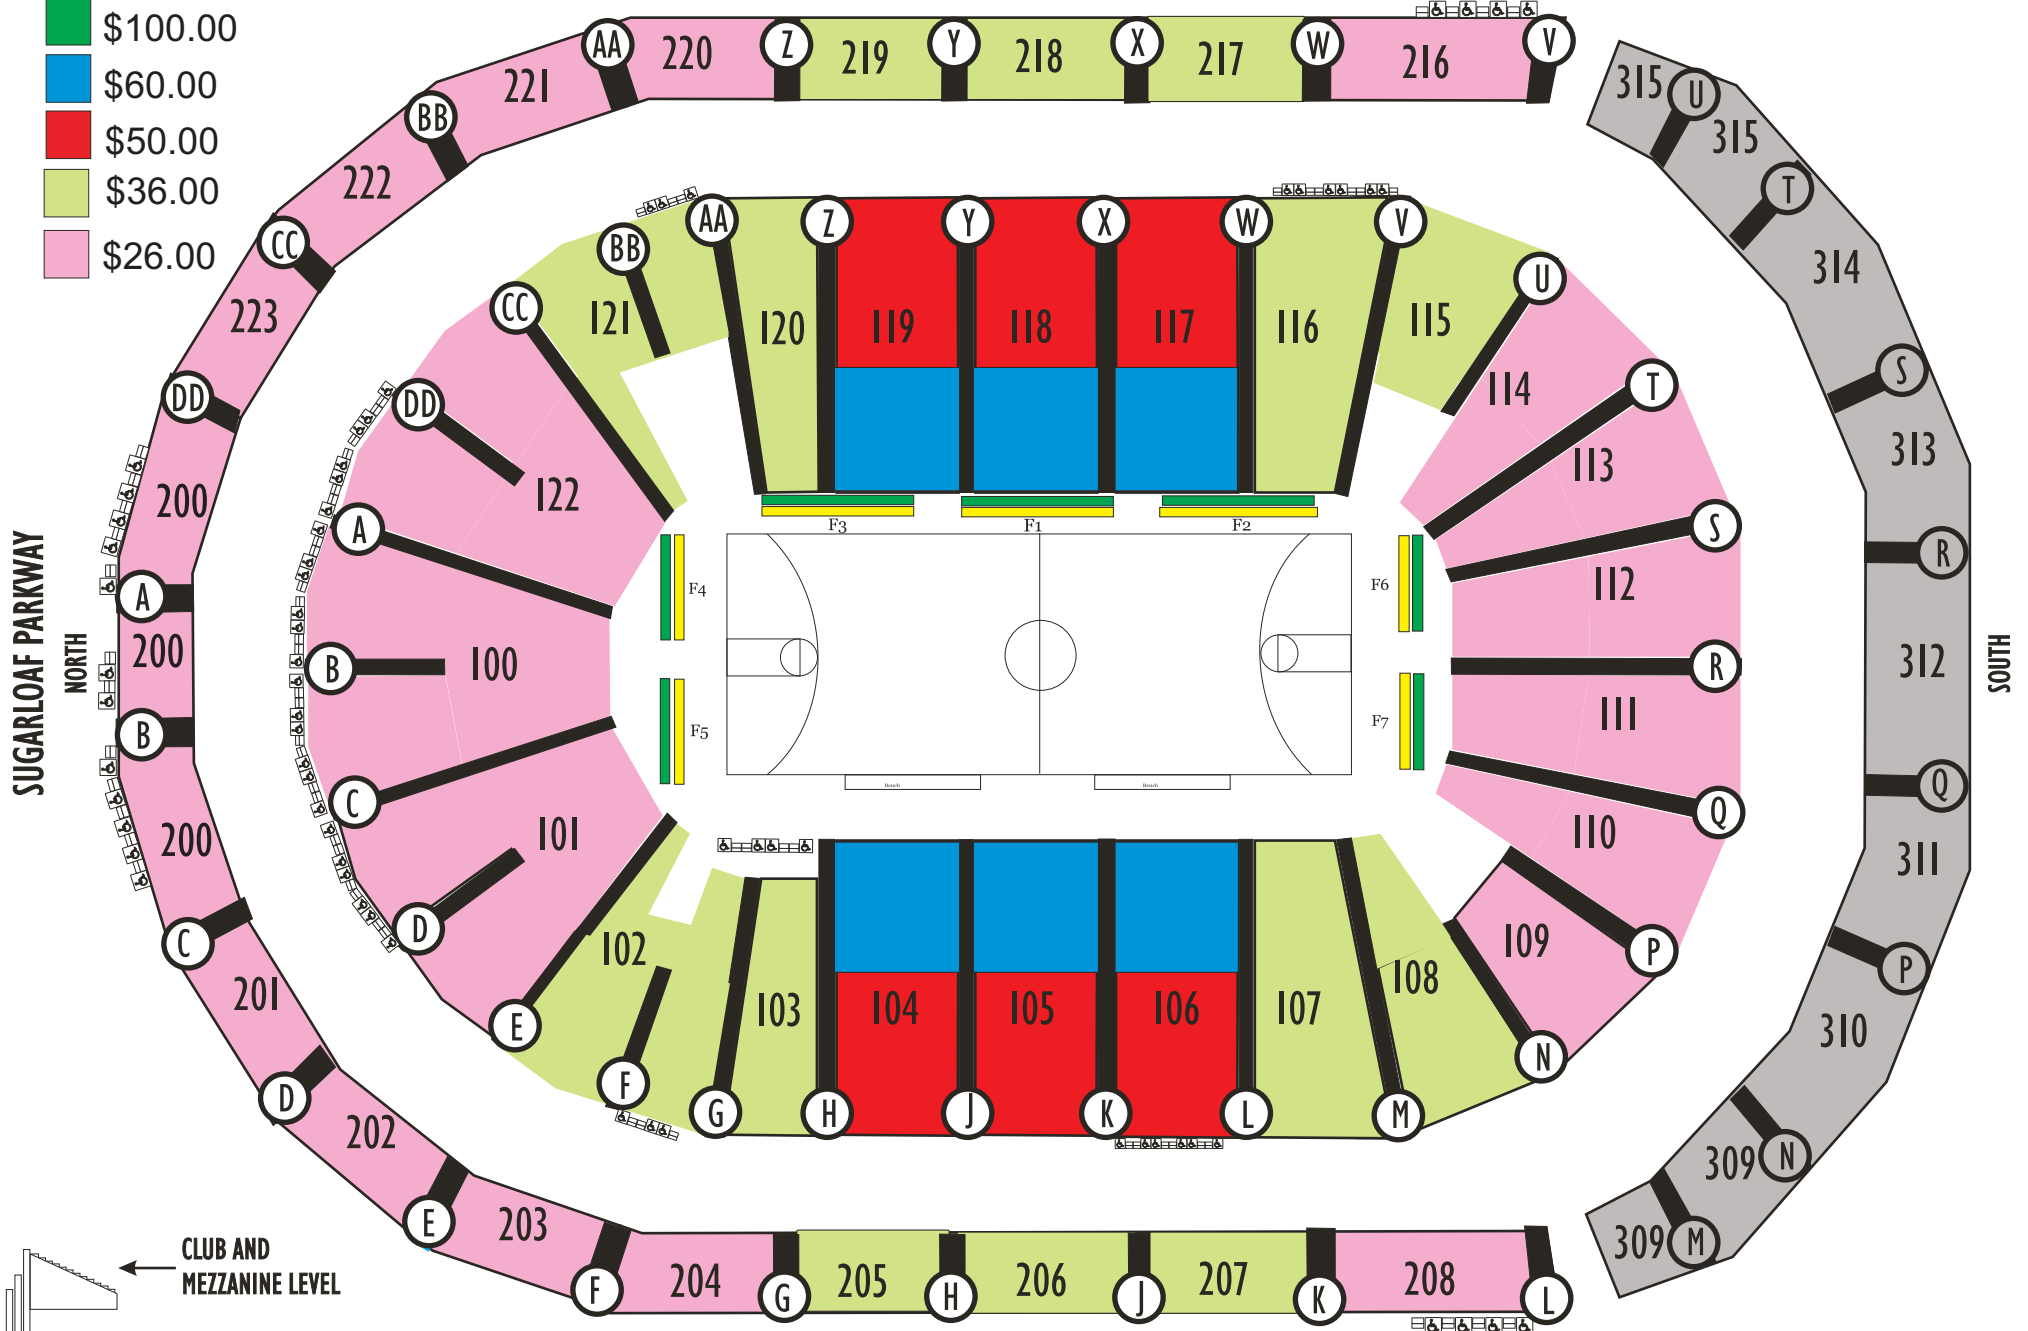

Harlem Globetrotters

EAST

- \$155.00
- \$100.00
- \$60.00
- \$50.00
- \$36.00
- \$26.00

SUGARLOAF PARKWAY

NORTH

SOUTH

WEST

Saturday, March 13th, 2010 @ 7:30 PM