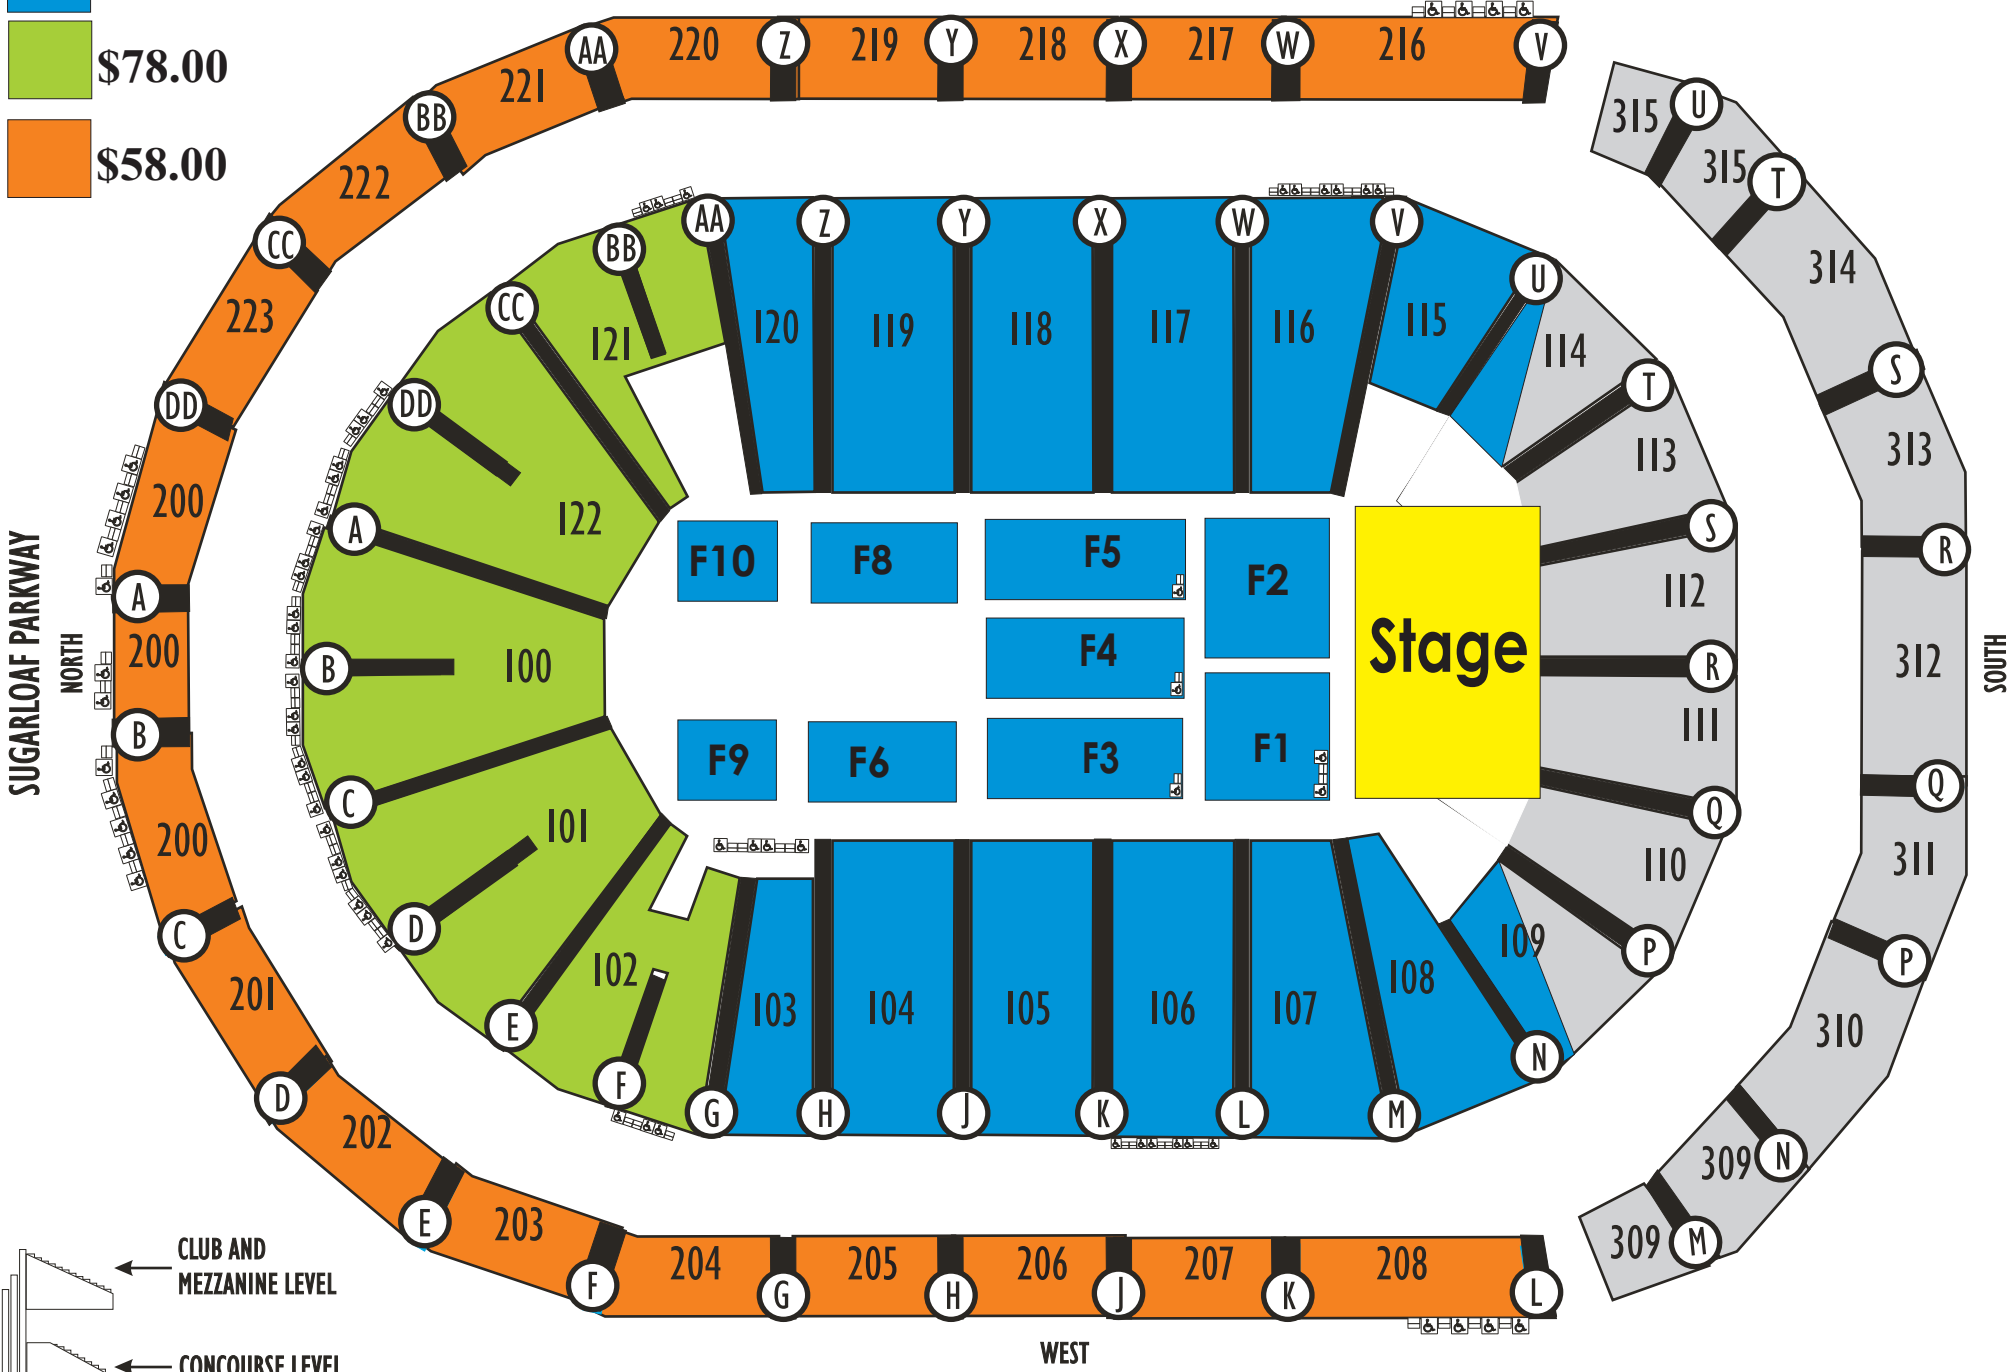

Eric Clapton

EAST

-  \$98.00
-  \$78.00
-  \$58.00

SUGARLOAF PARKWAY

NORTH

SOUTH

WEST

Tuesday March 9, 2010 @ 7:30 pm